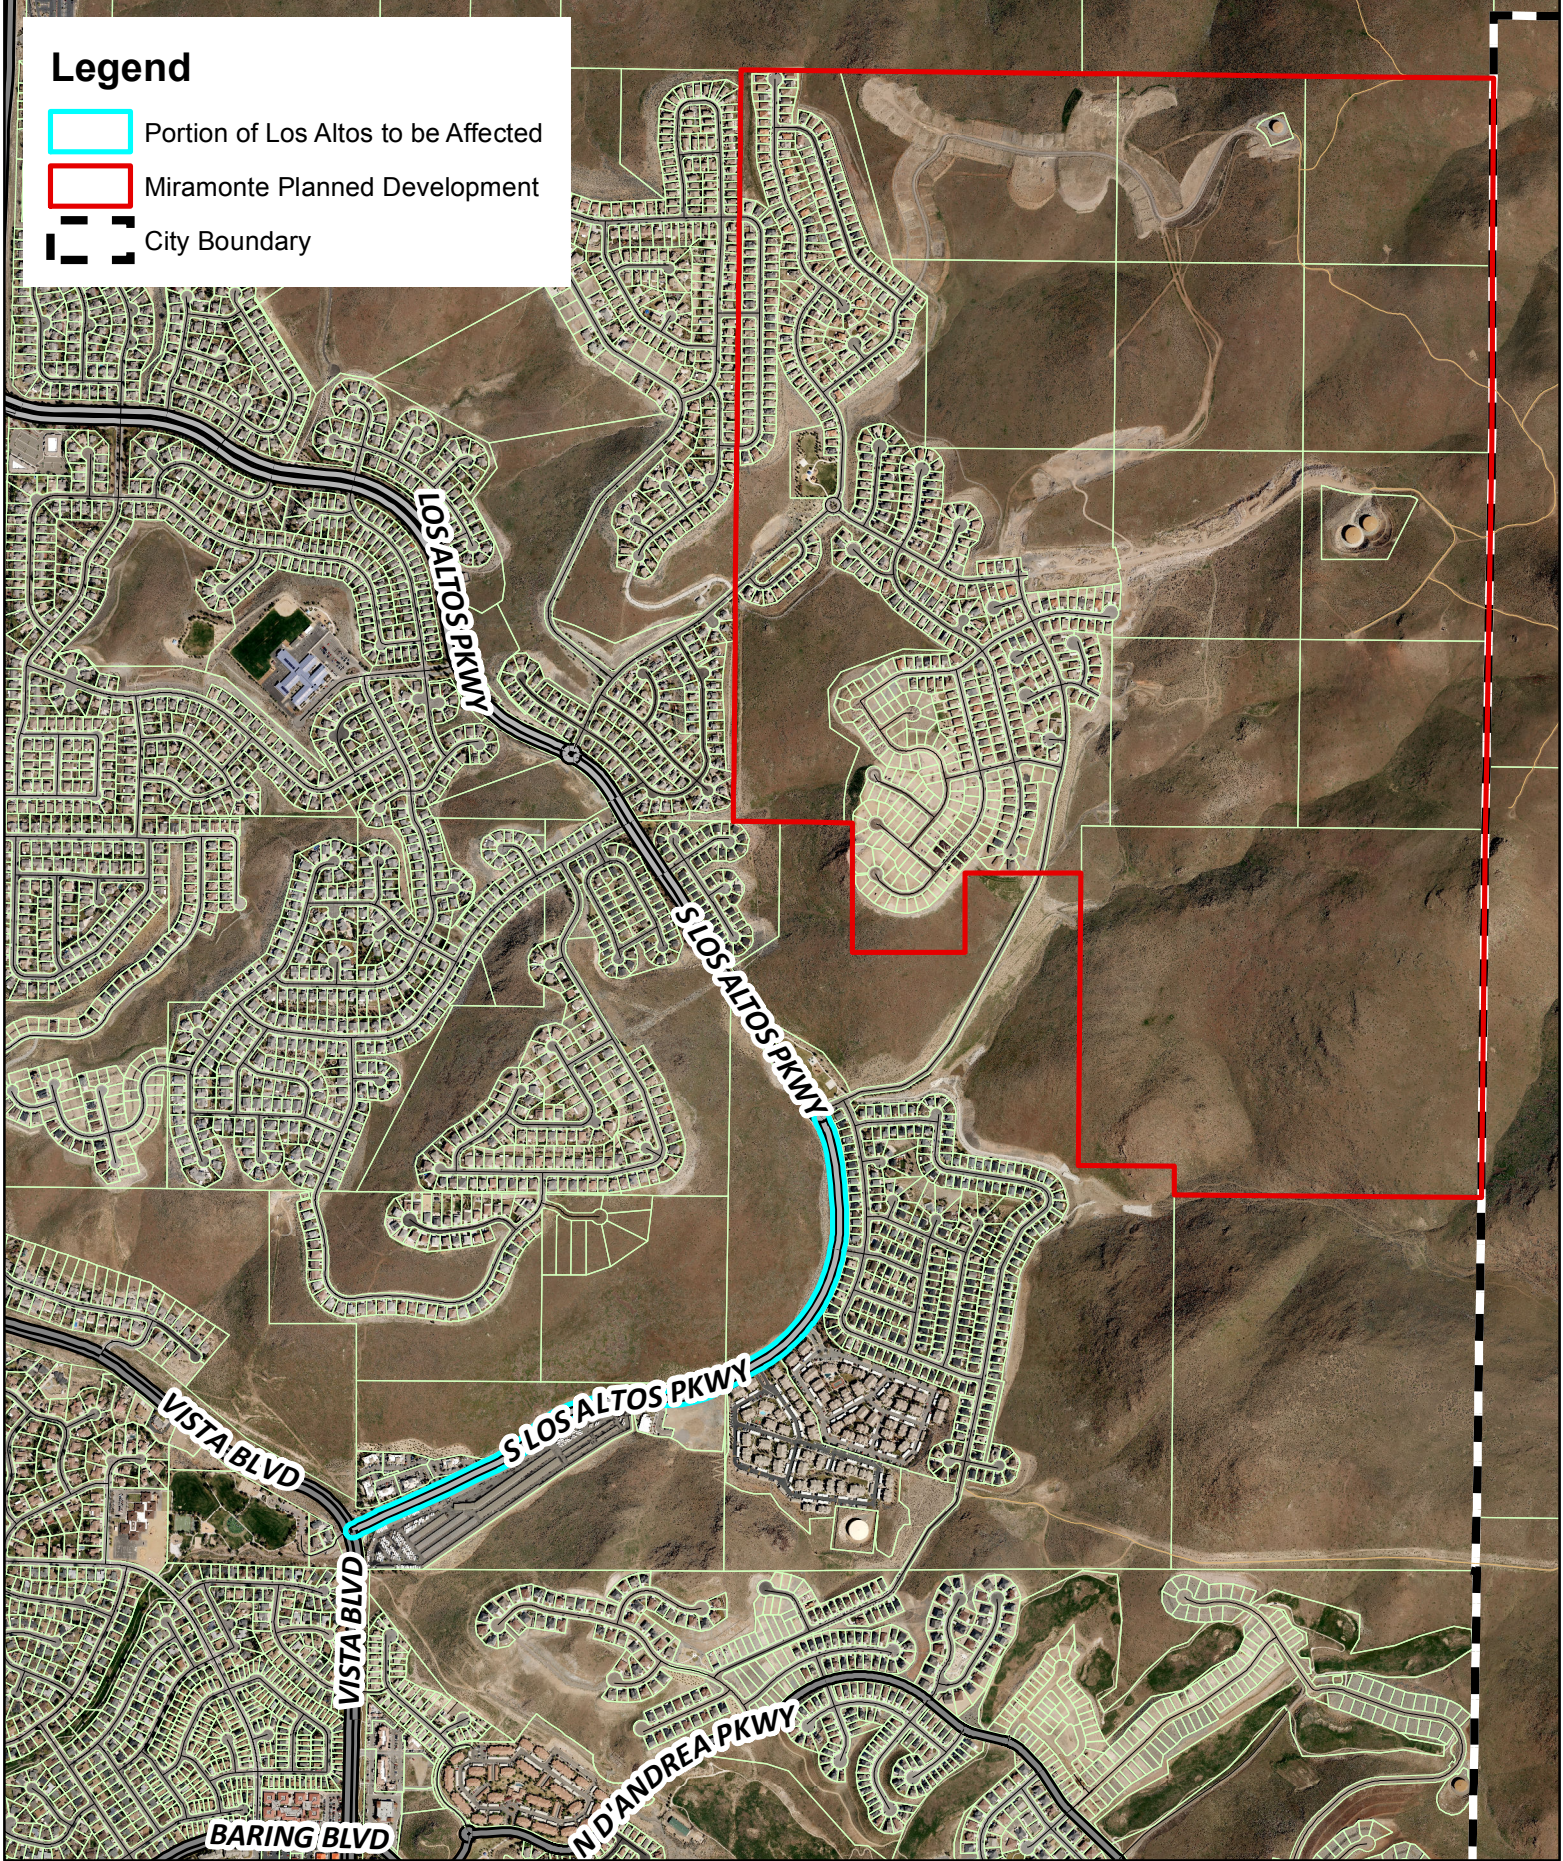

Legend

-  Portion of Los Altos to be Affected
-  Miramonte Planned Development
-  City Boundary

WESTBOUND LOS ALTOS PARKWAY TURN POCKET EXTENSION TO 400 FEET